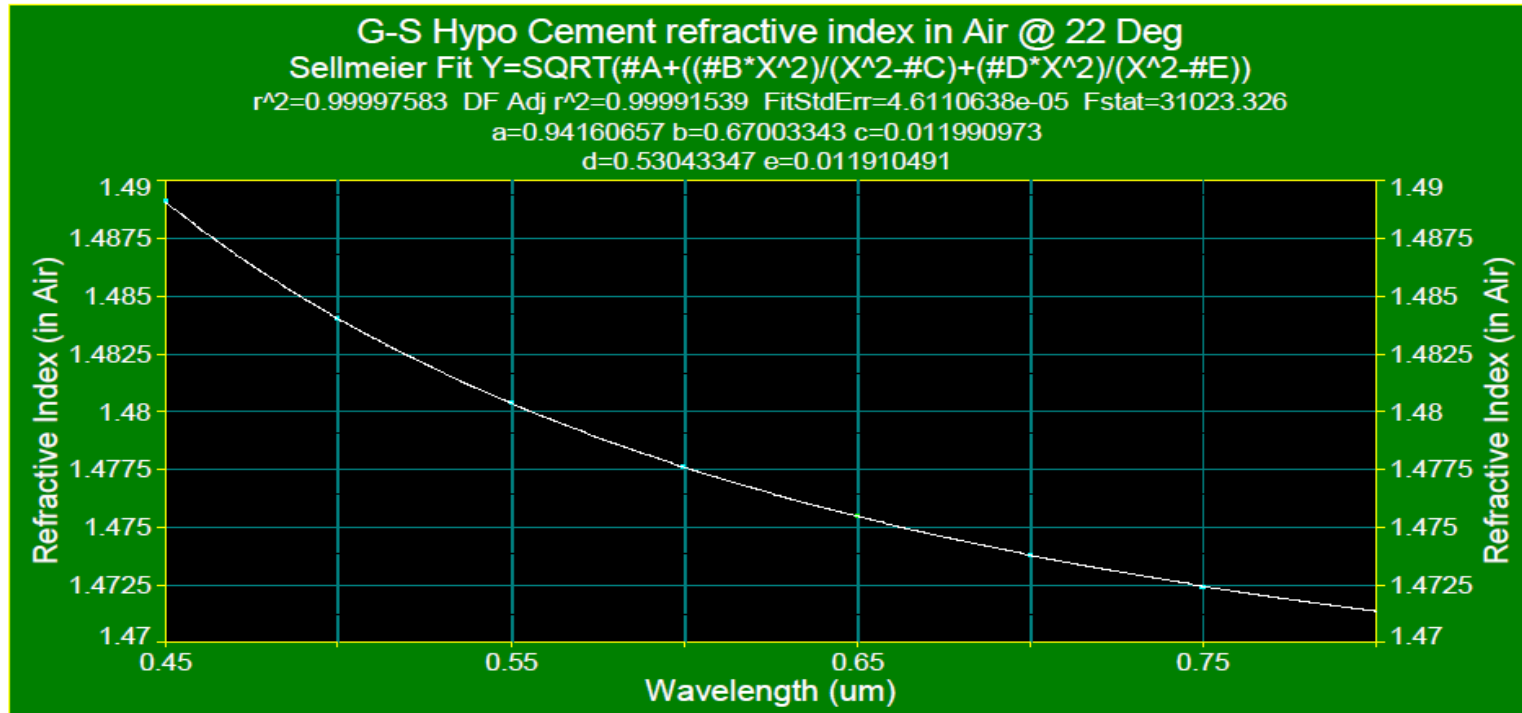

G-S Supplies, Inc
1150 University Avenue, Suite 5
Rochester, NY 14607
585.241.2370 • info@gssupplies.com

Refractive Index in Air at 22°C	
Wavelength (um)	n
0.45	1.48908
0.50	1.48401
0.55	1.48040
0.60	1.47760
0.65	1.47553
0.70	1.47379
0.75	1.47243
0.80	1.47135